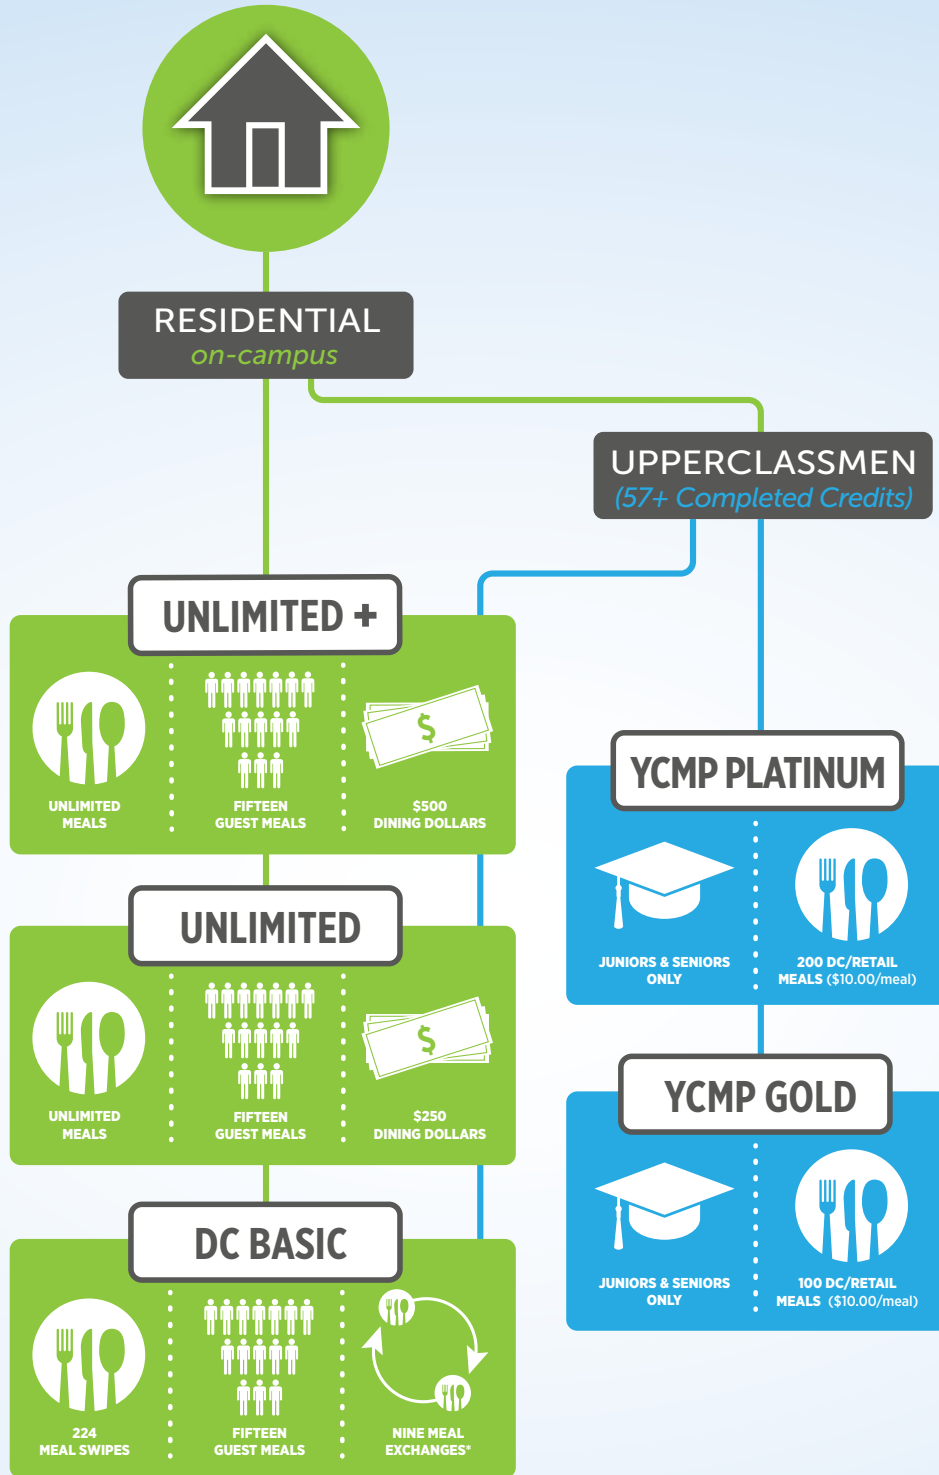

Selecting A Meal Plan at UMass Dining

2018-2019 DINING OPTIONS

UMassAmherst
UMass Dining

www.umassdining.com
facebook.com/umassdining

Dining Dollars

A dollar-for-dollar exchange accepted at any UMass dining retail or residential location!

- Dining Dollars rollover during the academic year
- Add more Dining Dollars to any Unlimited or YCMP Off-Campus Plan at any time!

- * Meal Exchanges can be used at any official UMass Dining retail operations with a value of \$10.00 per meal.