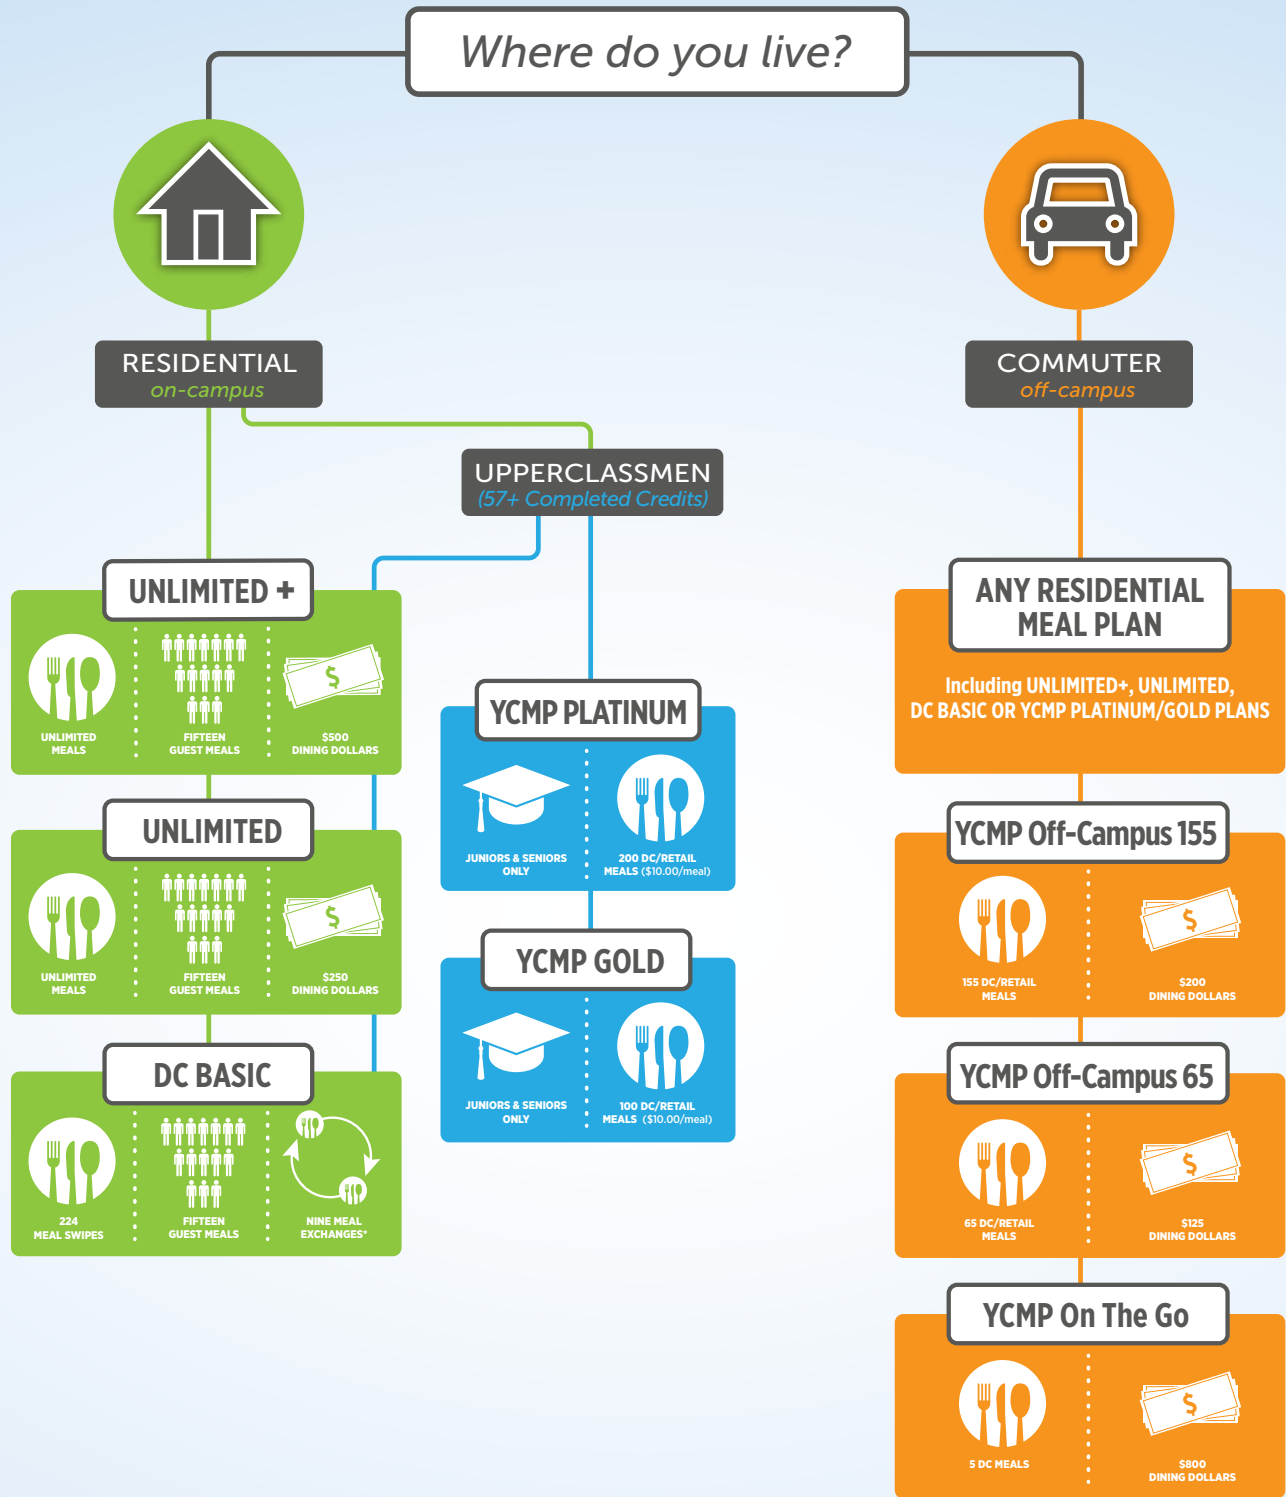

A dollar-for-dollar exchange accepted at any UMass dining retail or residential location!

- Dining Dollars rollover during the academic year
- Add more Dining Dollars to any Unlimited or YCMP Off-Campus Plan at any time!

- * Meal Exchanges can be used at any official UMass Dining retail operations with a value of \$10.00 per meal.

- Graduate students and students living in Apartment Style Housing (excluding freshmen) can choose any of the Residential OR YCMP Off-Campus Plans.

Selecting A Meal Plan at UMass Dining

2018-2019 DINING OPTIONS

UMassAmherst

UMass Dining

www.umassdining.com
facebook.com/umassdining

Dining Dollars

A dollar-for-dollar exchange accepted at any UMass dining retail or residential location!

- Dining Dollars rollover during the academic year
- Add more Dining Dollars to any Unlimited or YCMP Off-Campus Plan at any time!

- * Meal Exchanges can be used at any official UMass Dining retail operations with a value of \$10.00 per meal.
- Graduate students and students living in Apartment Style Housing (excluding freshmen) can choose any of the Residential OR YCMP Off-Campus Plans.